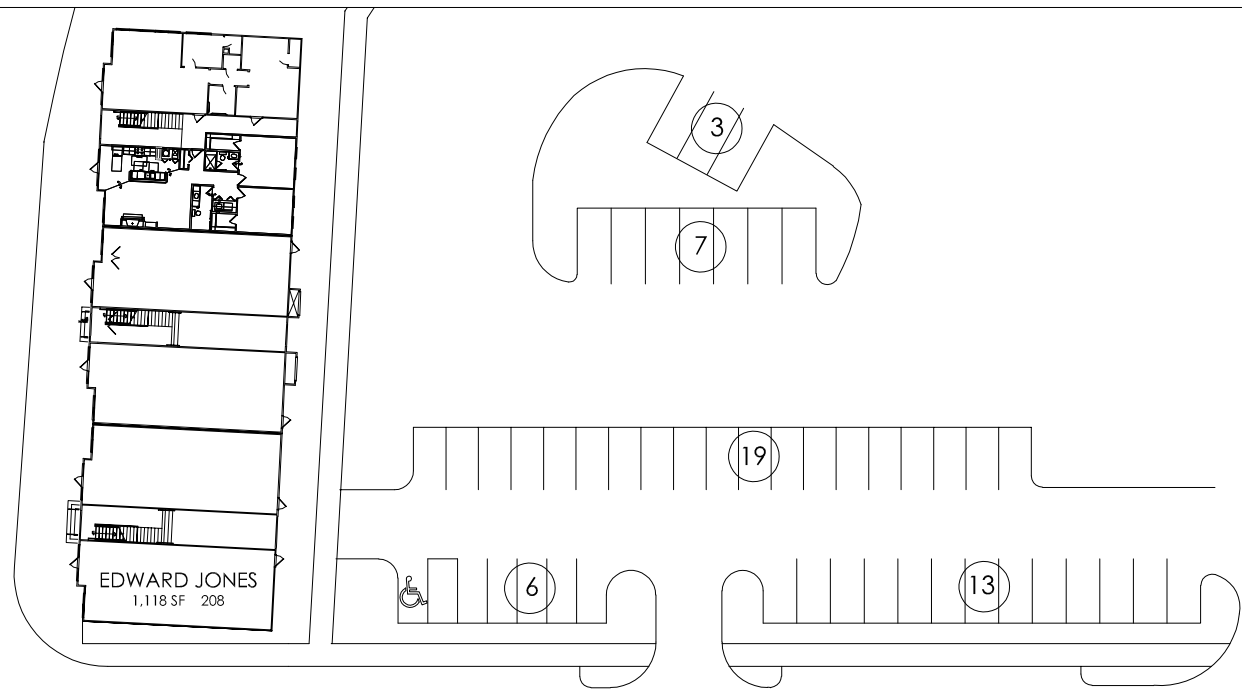

← ADDITIONAL PARKING

3,541 TOTAL SQ FT
DOUBLE CHECK

ADDITIONAL PARKING

7 HANDICAP
90 PARKING SPACES

SCALE :
NTS

UPTOWN

CANTON, MI

15,336 SQFT

KEYPLAN

DRAWN BY: CHECKED BY: