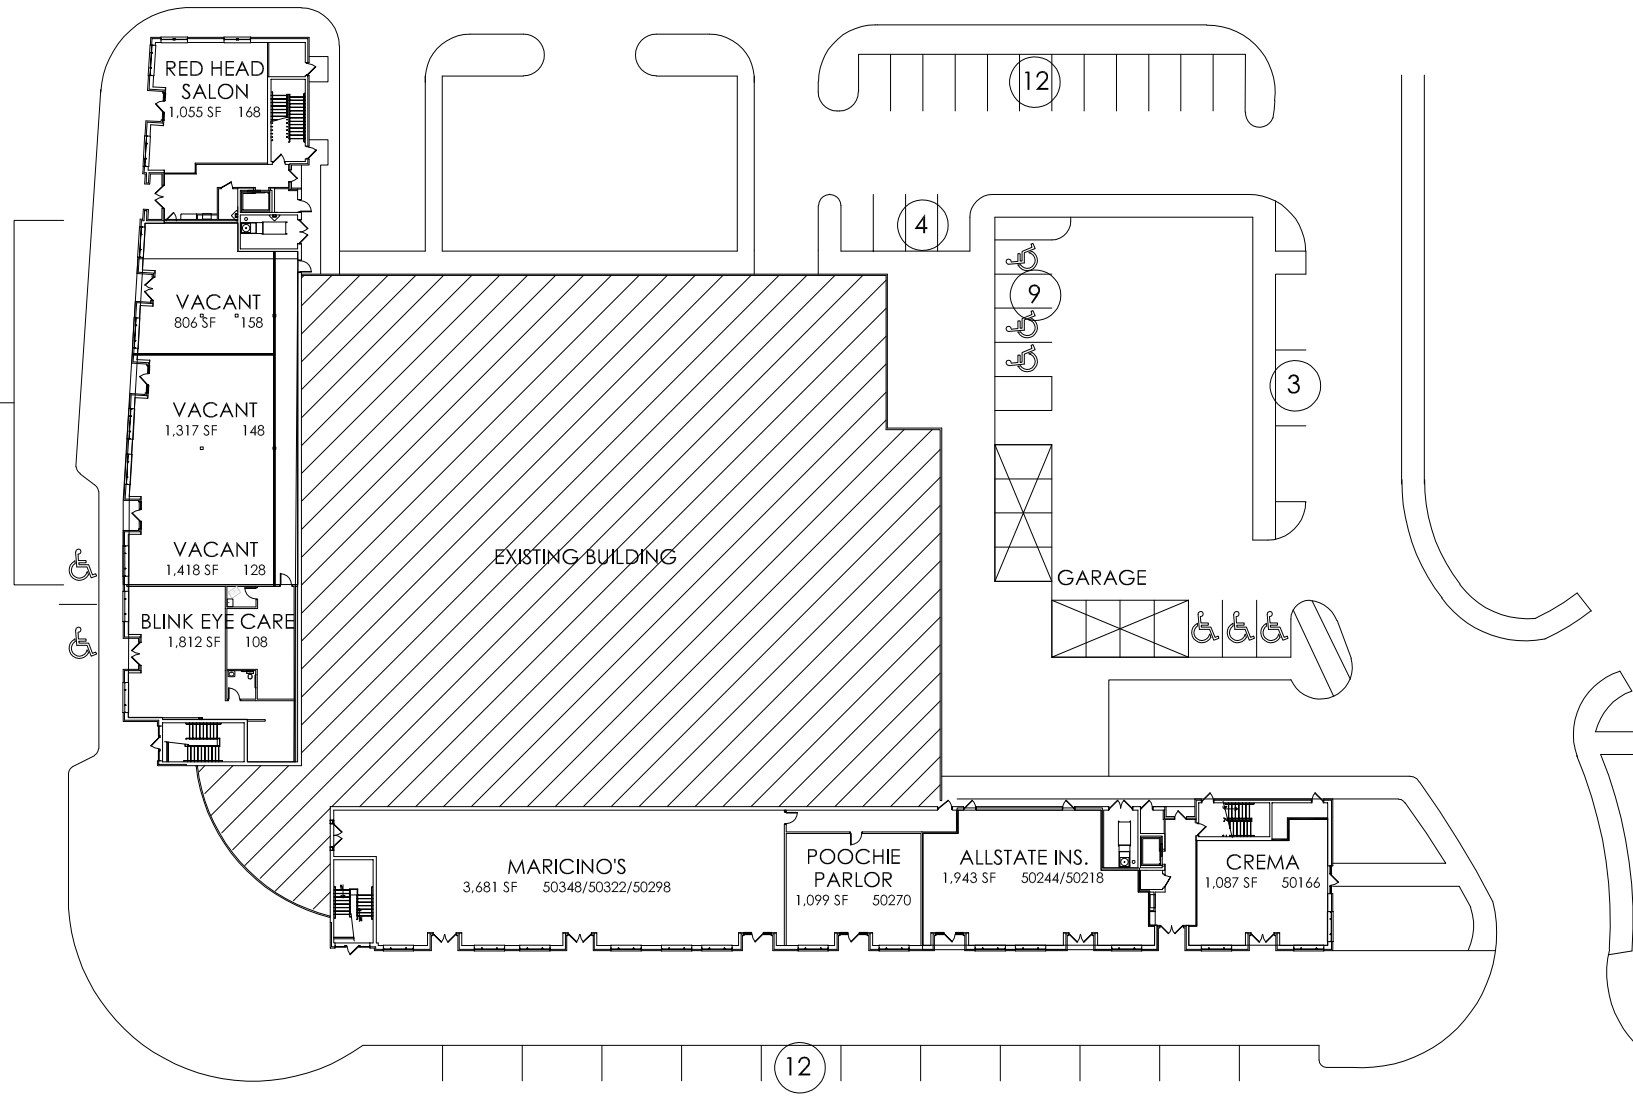

← ADDITIONAL PARKING

3,541 TOTAL SQ FT
DOUBLE CHECK

ADDITIONAL PARKING

7 HANDICAP
90 PARKING SPACES

SCALE :
NTS

UPTOWN

CANTON, MI

15,336 SQFT

KEYPLAN

DRAWN BY: CHECKED BY: