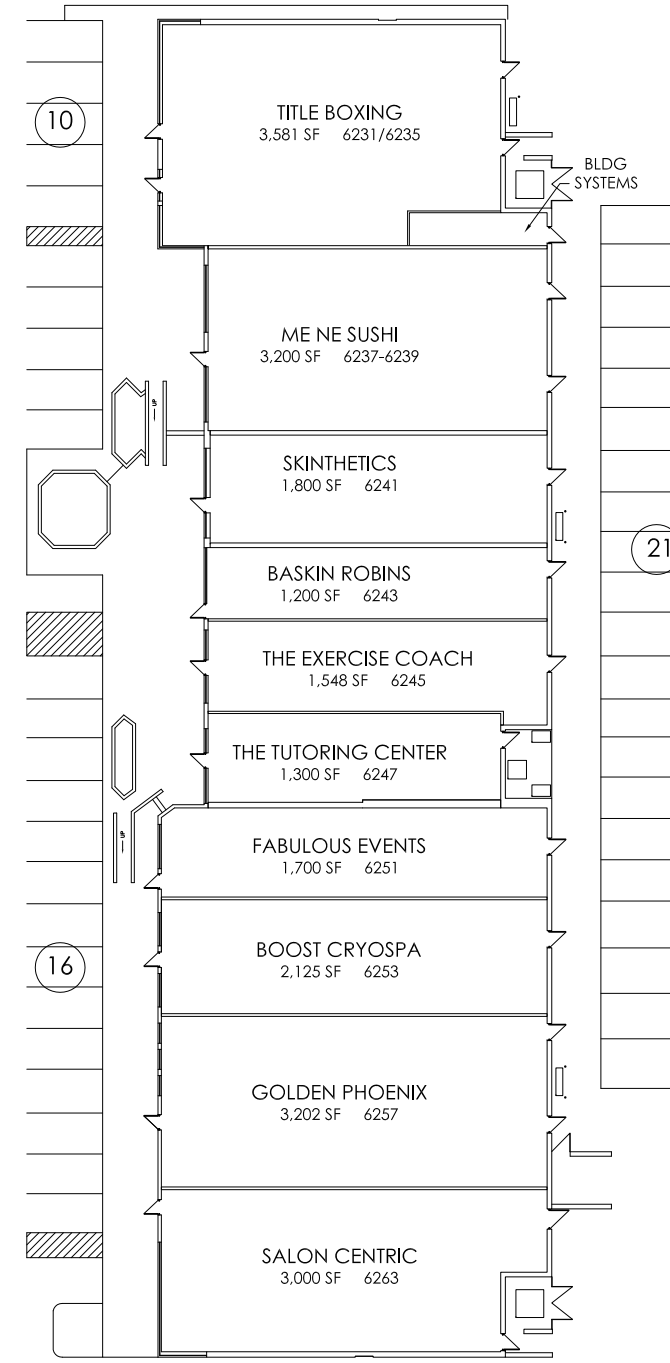

ORCHARD LAKE ROAD

10 HANDICAP
437 PARKING SPACES

SCALE :
NTS

SUGAR TREE SQUARE

WEST BLOOMFIELD, MI

36,972 SQFT

KEYPLAN

DRAWN BY: CHECKED BY: