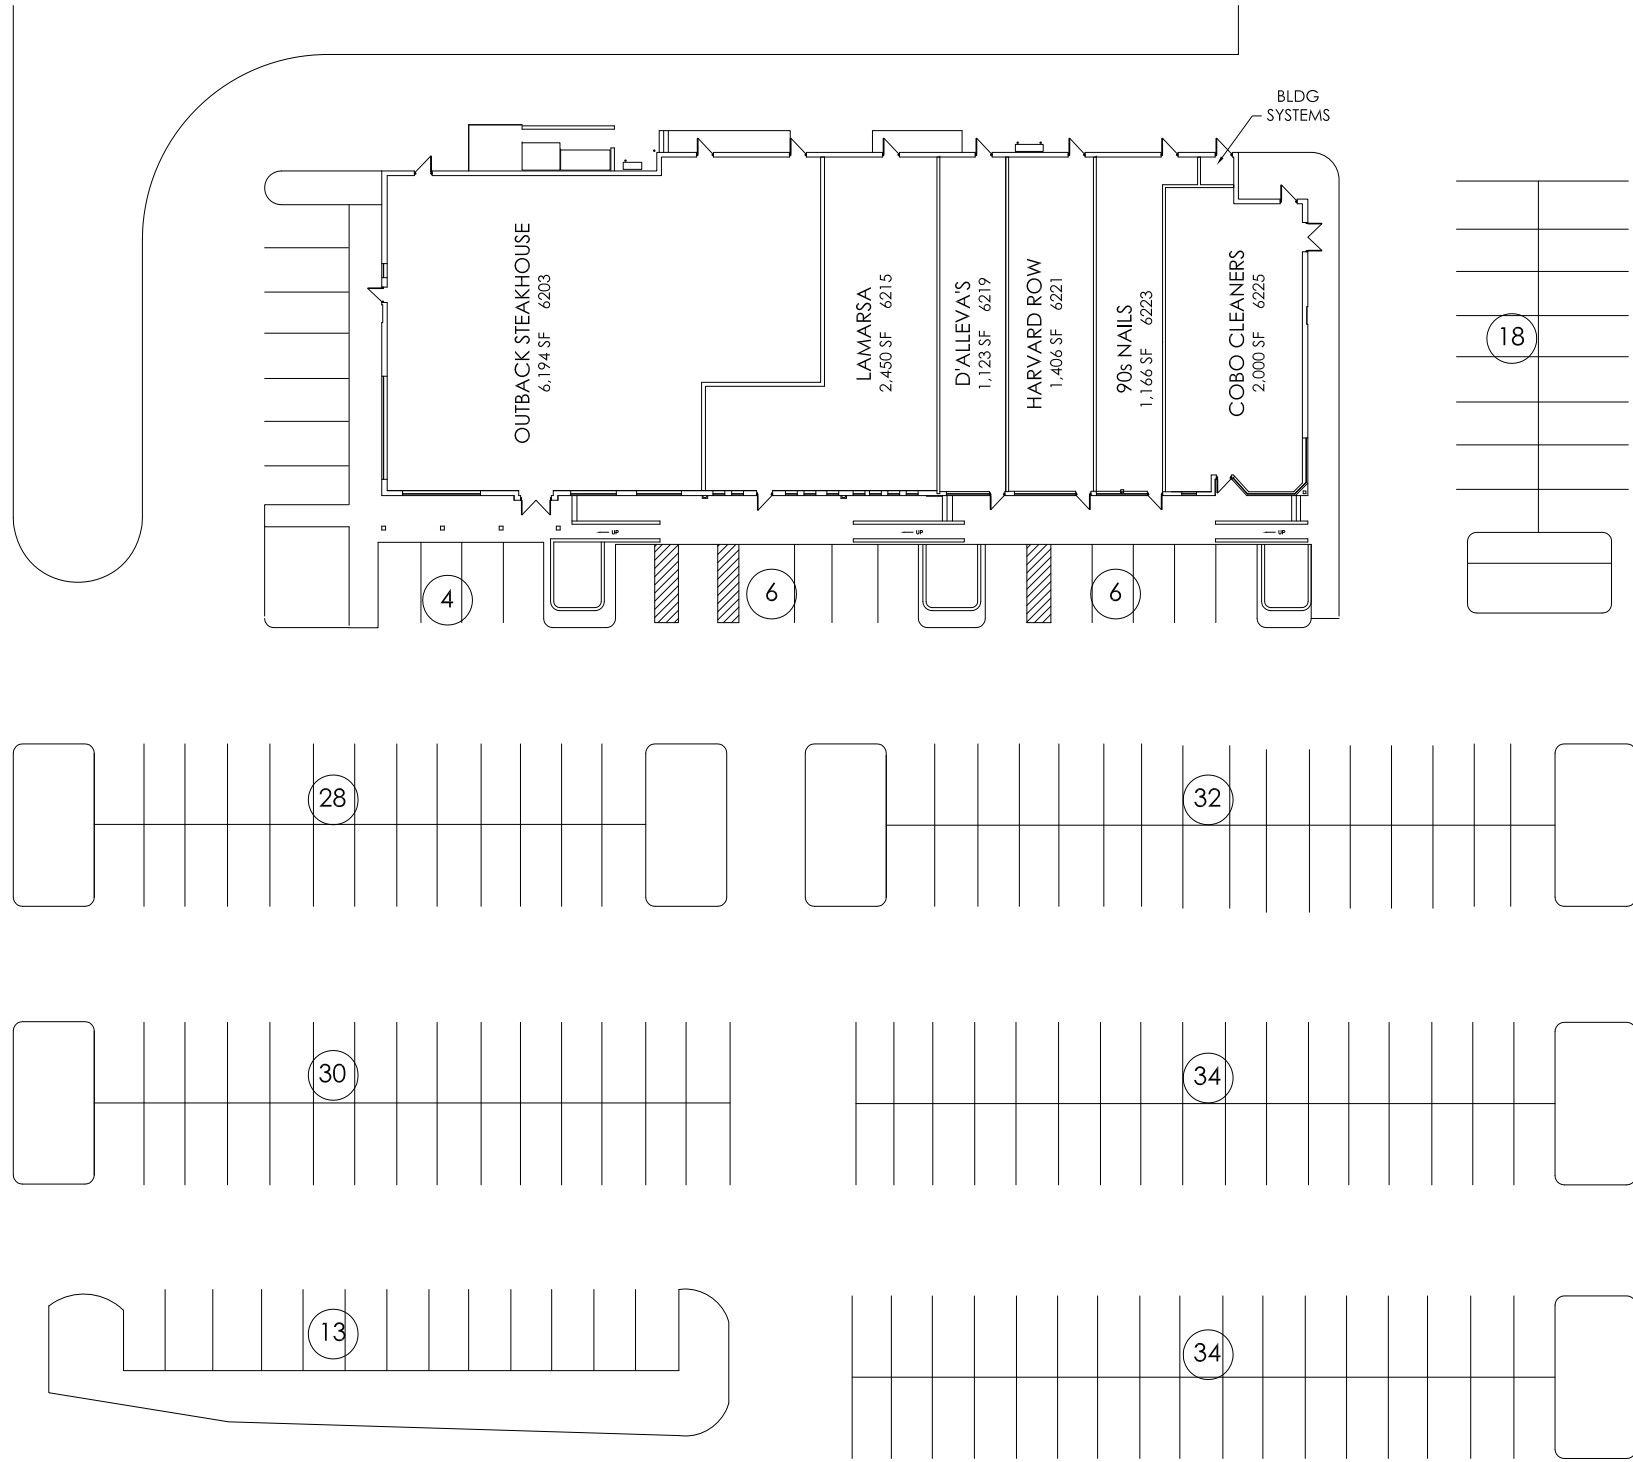

ORCHARD LAKE ROAD

10 HANDICAP
437 PARKING SPACES

SCALE :
NTS

SUGAR TREE SQUARE

WEST BLOOMFIELD, MI

36,972 SQFT

KEYPLAN

DRAWN BY: CHECKED BY: