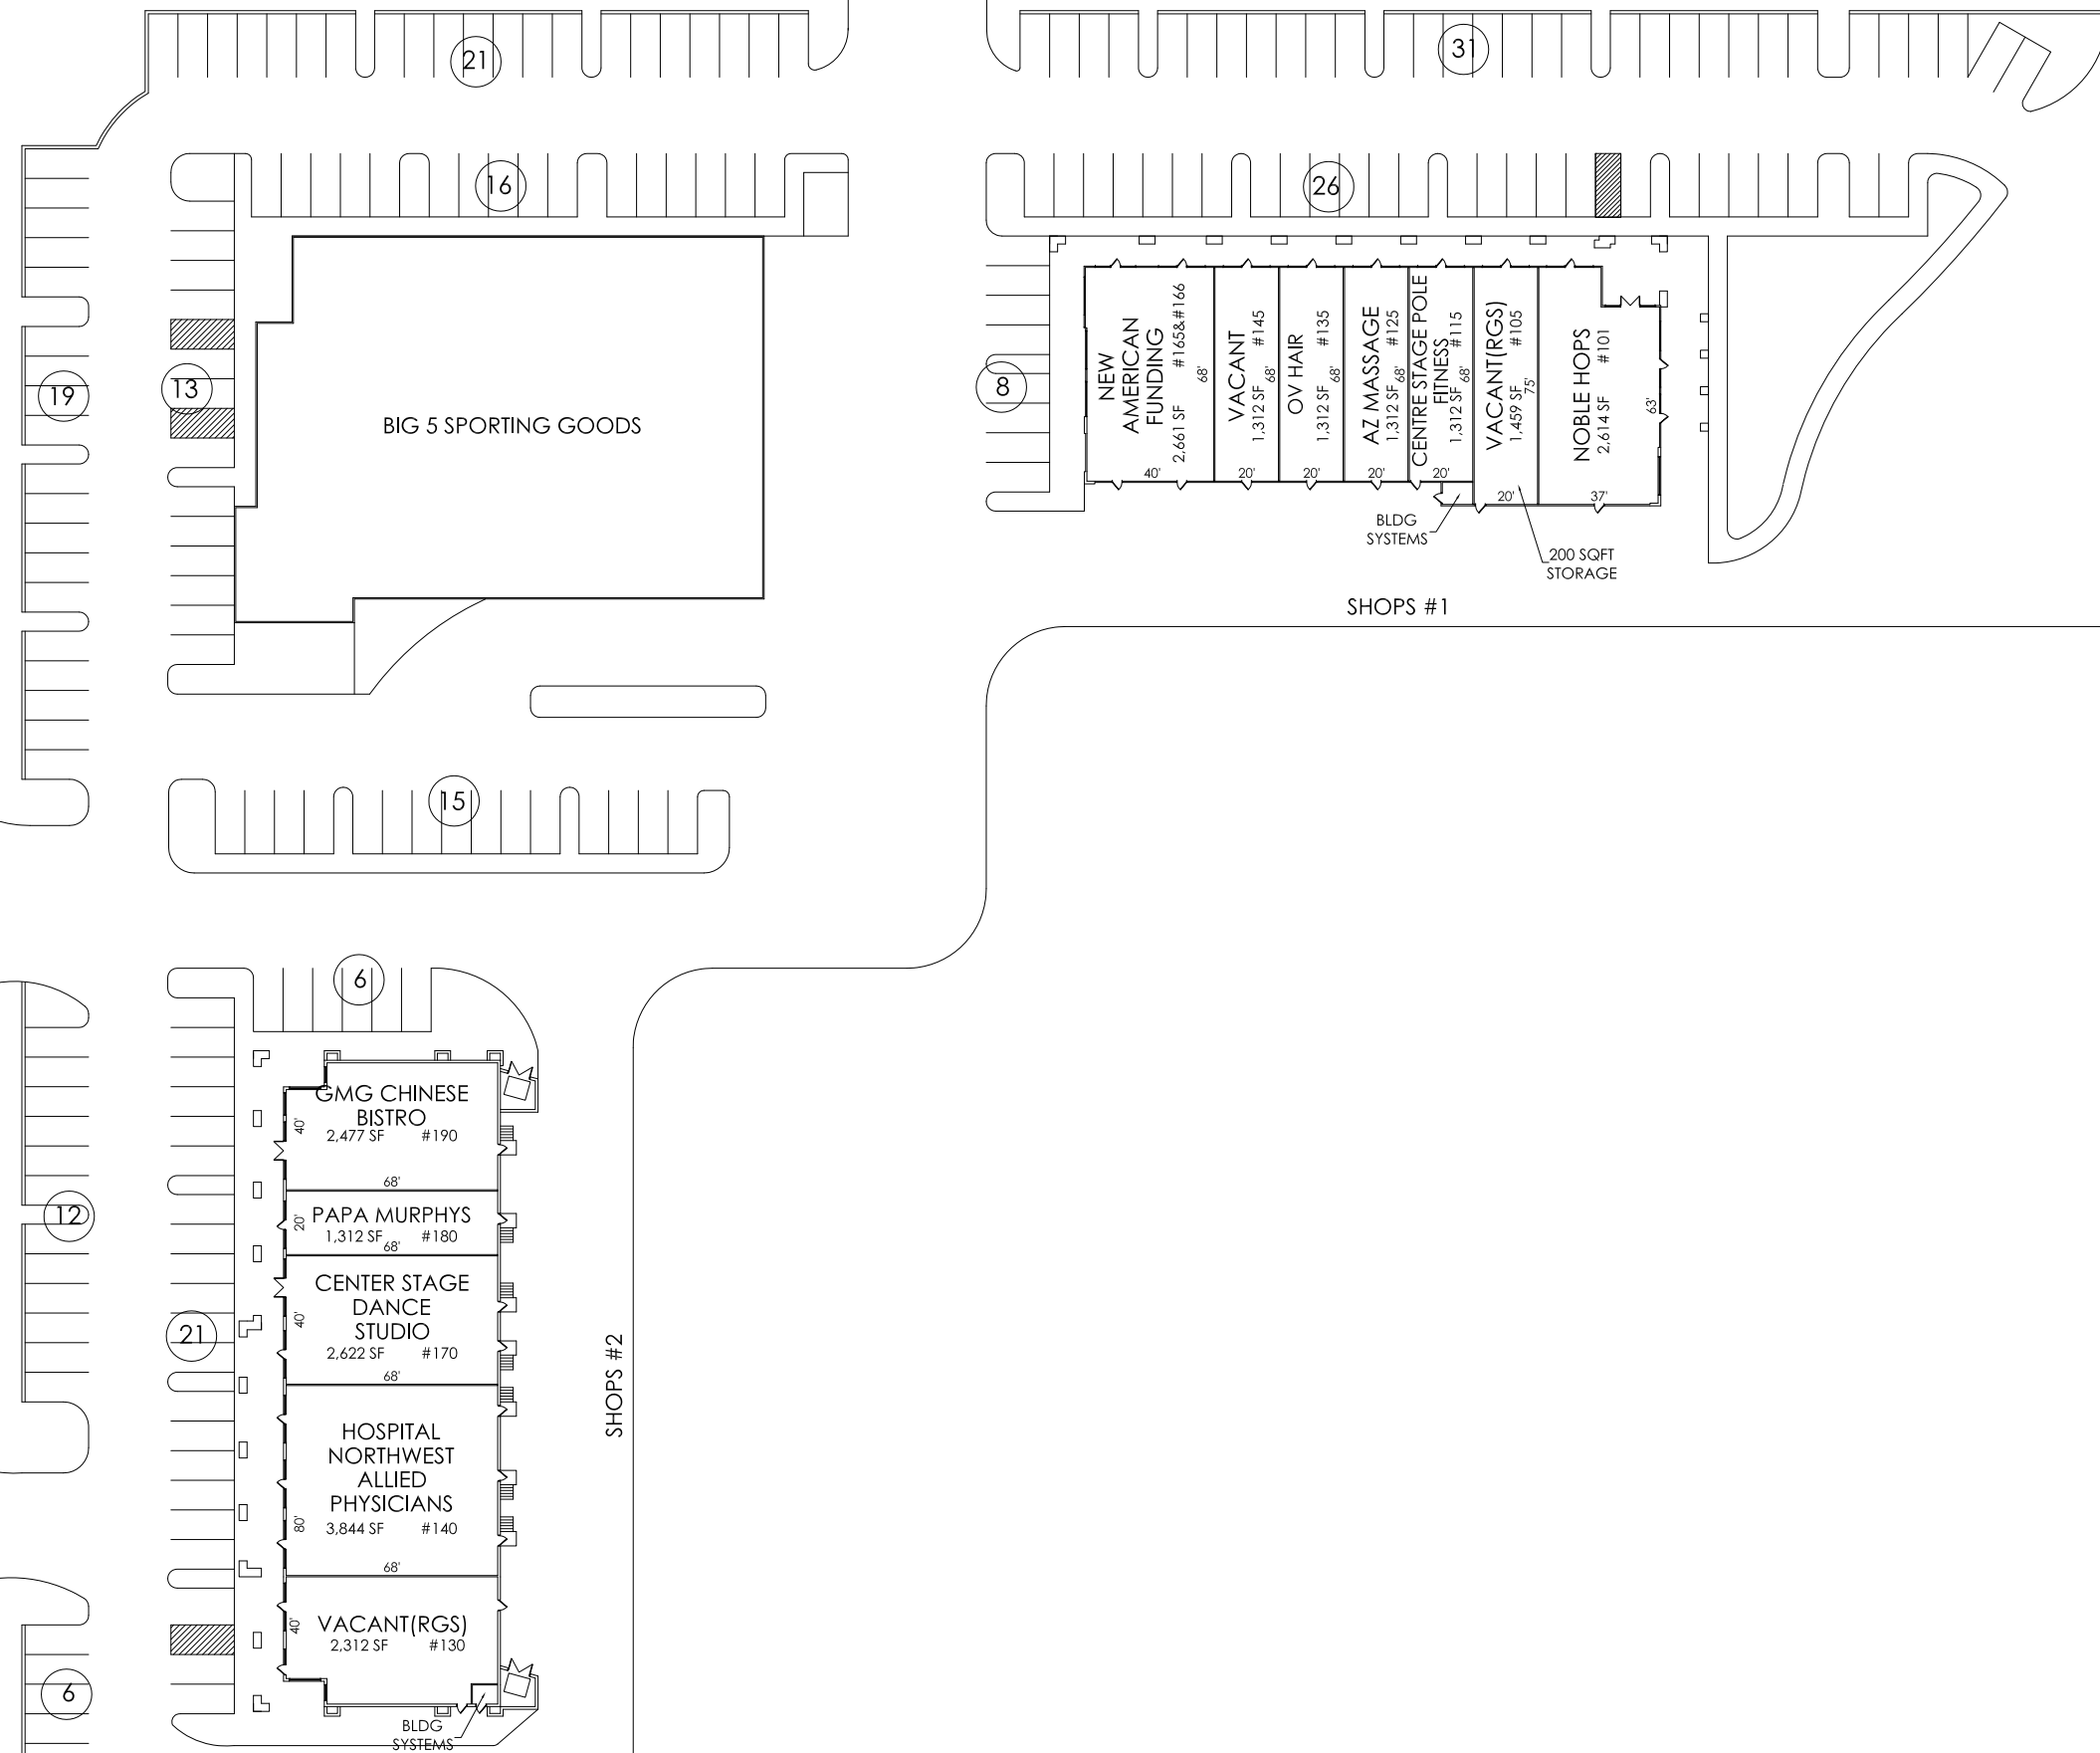

RGS=RAW GREY SHELL

LAMBERT LANE

N. LA CANADA DRIVE

194 PARKING SPACES

ORO VISTA  
1335 W LAMBERT - ORO VALLEY

TUCSON, ARIZONA

24,651 SQFT

KEYPLAN

DRAWN BY: CHECKED BY:

SCALE :  
NTS