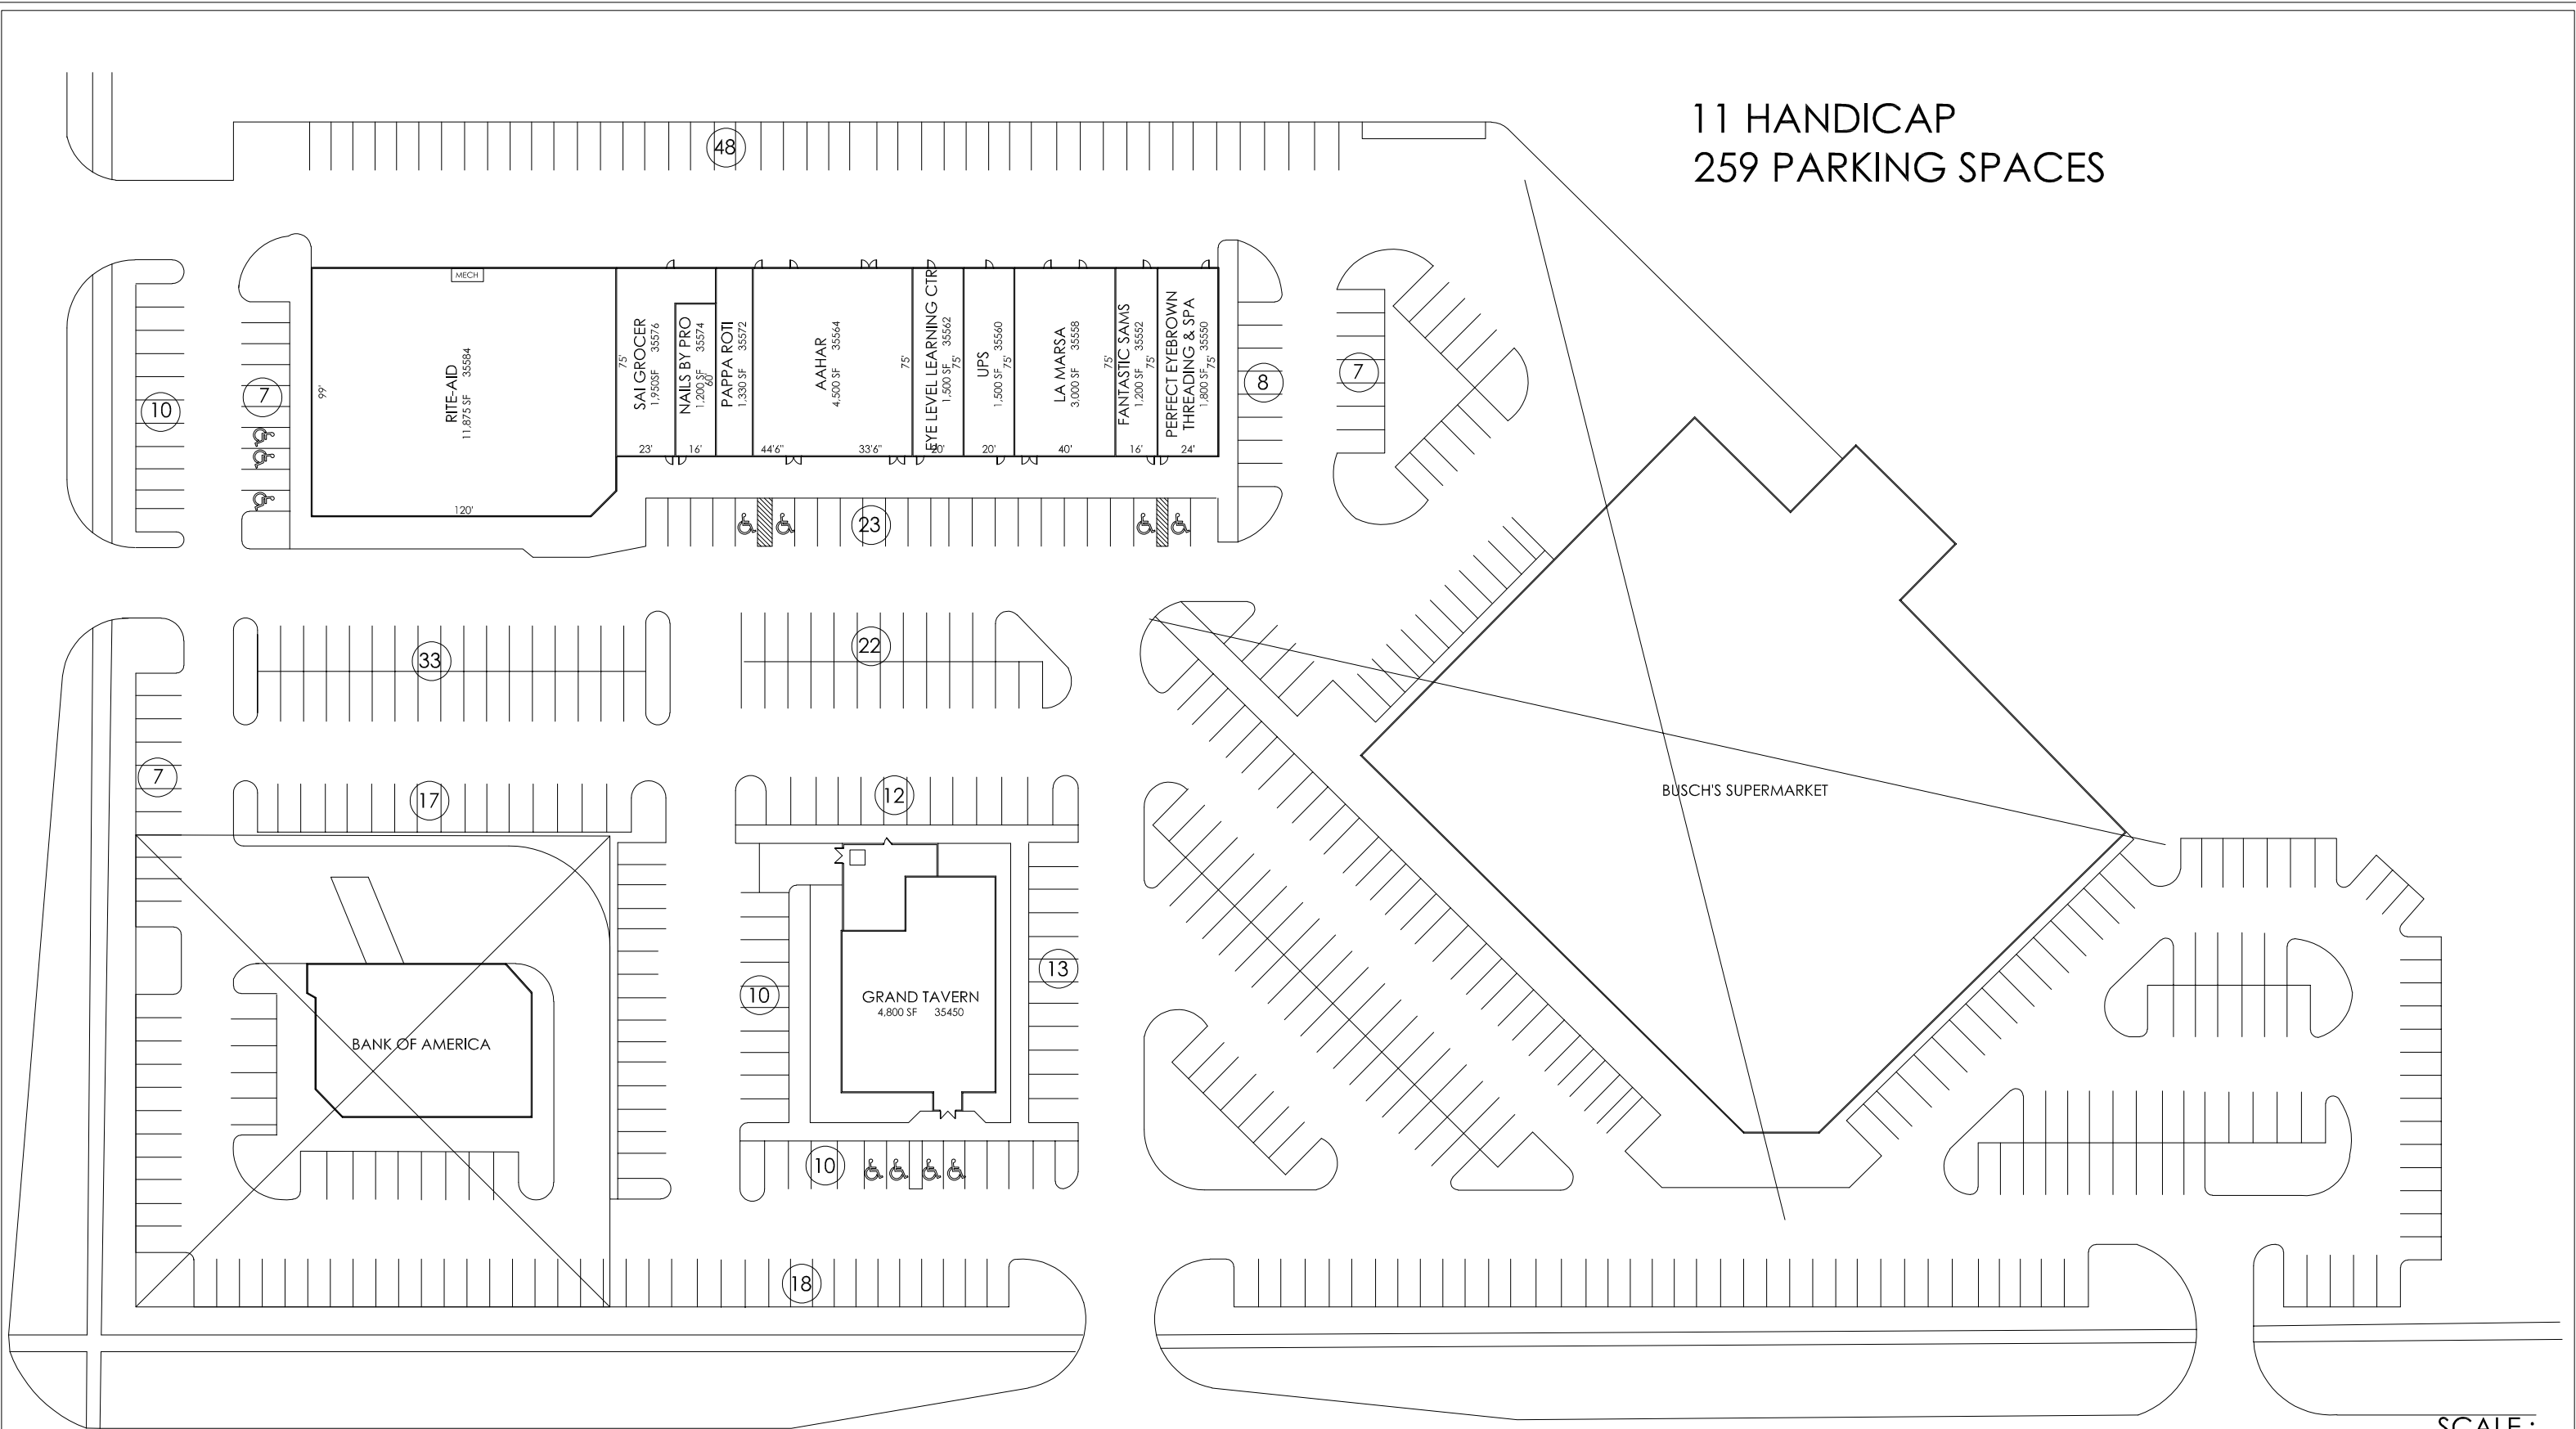

11 HANDICAP
259 PARKING SPACES

BUSCH'S SUPERMARKET

BANK OF AMERICA

GRAND TAVERN
4,800 SF 35450

RITE-AID
11,875 SF 35584

SAI GROCER
1,950 SF 35576

NAILS BY PRO
1,200 SF 35574

PAPPA ROTI
1,330 SF 35572

AAHAR
4,500 SF 35564

EYE LEVEL LEARNING CTR
1,500 SF 35562

UPS
1,500 SF 35560

LA MARSA
3,000 SF 35558

FANTASTIC SAMS
1,200 SF 35552

PERFECT EYEBROW
THREADING & SPA
1,800 SF 35550

SCALE :

MUIRWOOD SQUARE

GRAND RIVER AVE - FARMINGTON, MI

34,443 SQFT

DRAWN BY: CHECKED BY:

KEYPLAN

NORTH